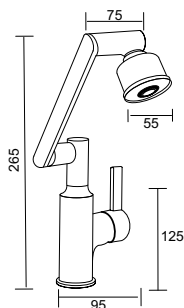

Model Code	MKFF-30438
Spray Function	1 Mode- Stream
Material	AISI 304 Stainless Steel
Finish	Brushed Finish
Req. Water Pressure	1 to 2 Bar
M.R.P (Incl. of all Taxes)	₹ 4,999/-

Model Code	MKF-30439
Spray Function	1 Mode- Stream
Material	AISI 304 Stainless Steel
Finish	Brushed Finish
Req. Water Pressure	2 to 4 Bar
M.R.P (Incl. of all Taxes)	₹21,999/-

Model Code	MKCF-30440
Spray Function	1 Mode- Stream
Material	AISI 304 Stainless Steel
Finish	Brushed Finish
Req. Water Pressure	2 to 4 Bar
M.R.P (Incl. of all Taxes)	₹7,999/-

Model Code	MKCF-30441
Spray Function	1 Mode- Stream
Material	AISI 304 Stainless Steel
Finish	Brushed Finish
Req. Water Pressure	2 to 4 Bar
M.R.P (Incl. of all Taxes)	₹7,999/-