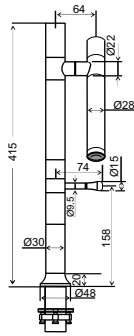

Model Code	MKF-30425
Spray Function	1 Mode- Stream
Material	AISI 304 Stainless Steel
Finish	Brushed Finish
Req. Water Pressure	2 to 4 Bar
M.R.P (Incl. of all Taxes)	₹ 16,999/-