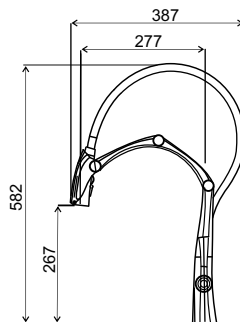

Model Code	MKF-30421
Spray Function	3 Modes- Spray, Stream and Sweep
Material	Brass Waterway
Finish	Gunmetal Black
Req. Water Pressure	3 to 5 Bar
M.R.P (Incl. of all Taxes)	₹ 42,999/-

Model Code	MKF-30421T (with Touch Sensor)
Spray Function	3 Modes- Spray, Stream and Sweep
Material	Brass Waterway
Finish	Gun Metal Black
Req. Water Pressure	3 to 5 Bar
M.R.P (Incl. of all Taxes)	₹ 64,999/-