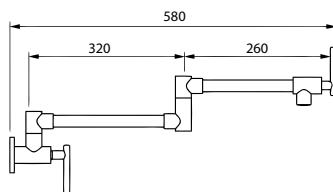

Model Code	MKF-30448
Spray Function	1 Mode- Stream
Material	AISI 304 Stainless Steel
Finish	Brushed Finish
Req. Water Pressure	2 to 4 Bar
M.R.P (Incl. of all Taxes)	₹14,999/-