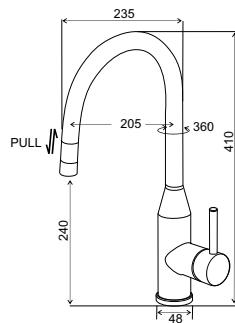

Model Code	MKFG-30426
Spray Function	1 Mode- Stream
Material	AISI 304 Stainless Steel
Finish	Granite Finish
Req. Water Pressure	3 to 5 Bar
M.R.P (Incl. of all Taxes)	₹ 14,999/-