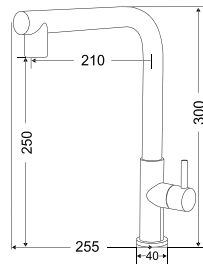

Model Code	MKCF-30441
Spray Function	1 Mode- Stream
Material	AISI 304 Stainless Steel
Finish	Brushed Finish
Req. Water Pressure	2 to 4 Bar
M.R.P (Incl. of all Taxes)	₹7,999/-