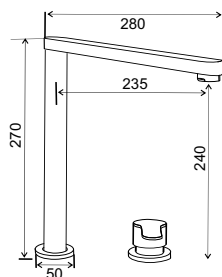

Model Code	MKF-30427
Spray Function	1 Mode- Stream
Material	AISI 304 Stainless Steel
Finish	Brushed Finish
Req. Water Pressure	2 to 4 Bar
M.R.P (Incl. of all Taxes)	₹ 17,999/-