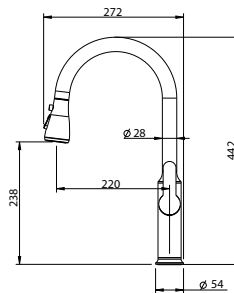

Model Code	MKF-30445
Spray Function	3 Modes- Spray, Stream and Sweep
Material	AISI 304 Stainless Steel
Finish	Brushed Finish
Req. Water Pressure	3 to 5 Bar
M.R.P (Incl. of all Taxes)	₹17,999/-