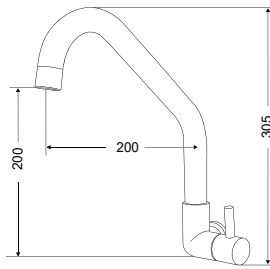

Model Code	MKCF-30440
Spray Function	1 Mode- Stream
Material	AISI 304 Stainless Steel
Finish	Brushed Finish
Req. Water Pressure	2 to 4 Bar
M.R.P (Incl. of all Taxes)	₹7,999/-