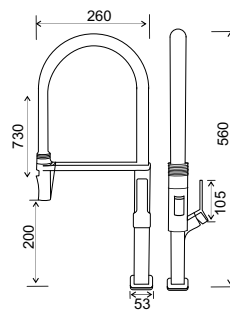

Model Code	MKF-30433
Spray Function	2 Modes- Spray and Stream
Material	Brass
Finish	Gunmetal Black
Req. Water Pressure	2 to 4 Bar
M.R.P (Incl. of all Taxes)	₹ 37,999/-