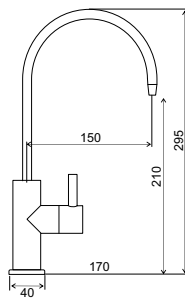

Model Code	MKF-30434
Spray Function	1 Mode- Stream
Material	AISI 304 Stainless Steel
Finish	Brushed Finish
Req. Water Pressure	2 to 4 Bar
M.R.P (Incl. of all Taxes)	₹ 13,999/-

Model Code	MKCF-30435
Spray Function	1 Mode- Stream
Material	AISI 304 Stainless Steel
Finish	Brushed Finish
Req. Water Pressure	2 to 4 Bar
M.R.P (Incl. of all Taxes)	₹ 7,999/-