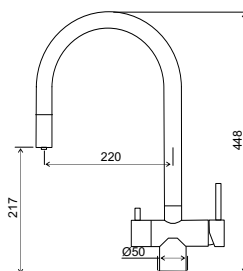

Model Code	MKF-30428
Spray Function	3 Modes-Filter, Spray, and Stream
Material	AISI 304 Stainless Steel
Finish	Brushed Finish
Req. Water Pressure	3 to 5 Bar
M.R.P (Incl. of all Taxes)	₹24,999/-

Model Code	MKF-30429
Spray Function	4 Modes- Stream, Shower, Sweep and Filter
Material	Brass Waterway
Finish	Gunmetal Black
Req. Water Pressure	3 to 5 Bar
M.R.P (Incl. of all Taxes)	₹24,999/-