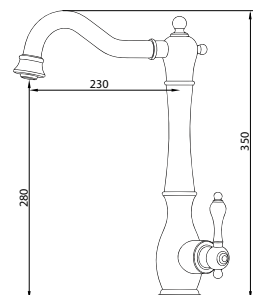

Model Code	MKF-30442
Spray Function	6 Modes
Material	Brass
Finish	Gunmetal Black
Req. Water Pressure	3 to 5 Bar
M.R.P (Incl. of all Taxes)	₹26,999/-

Model Code	MKF-30443
Spray Function	3 Modes- Spray, Stream and Sweep
Material	AISI 304 Stainless Steel
Finish	Gunmetal Black
Req. Water Pressure	3 to 5 Bar
M.R.P (Incl. of all Taxes)	₹22,999/-

Model Code	MKF-30444
Spray Function	1 Mode- Stream
Material	AISI 304 Stainless Steel
Finish	Brushed Finish
Req. Water Pressure	2 to 4 Bar
M.R.P (Incl. of all Taxes)	₹10,999/-

Model Code	MKF-30445
Spray Function	3 Modes- Spray, Stream and Sweep
Material	AISI 304 Stainless Steel
Finish	Brushed Finish
Req. Water Pressure	3 to 5 Bar
M.R.P (Incl. of all Taxes)	₹17,999/-