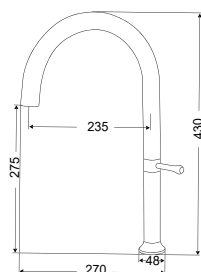

Model Code	MKF-30434
Spray Function	1 Mode- Stream
Material	AISI 304 Stainless Steel
Finish	Brushed Finish
Req. Water Pressure	2 to 4 Bar
M.R.P (Incl. of all Taxes)	₹ 13,999/-