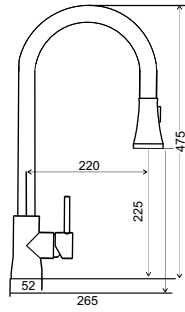

Model Code	MKF-30424
Spray Function	2 Modes- Spray and Stream
Material	AISI 304 Stainless Steel
Finish	Brushed Finish
Req. Water Pressure	3 to 5 Bar
M.R.P (Incl. of all Taxes)	₹ 19,999/-