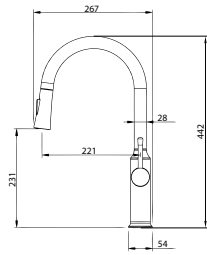

Model Code	MKF-30443
Spray Function	3 Modes- Spray, Stream and Sweep
Material	AISI 304 Stainless Steel
Finish	Gunmetal Black
Req. Water Pressure	3 to 5 Bar
M.R.P (Incl. of all Taxes)	₹22,999/-