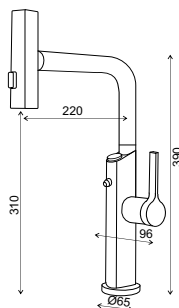

Model Code	MKF-30428
Spray Function	3 Modes-Filter, Spray, and Stream
Material	AISI 304 Stainless Steel
Finish	Brushed Finish
Req. Water Pressure	3 to 5 Bar
M.R.P (Incl. of all Taxes)	₹24,999/-

Model Code	MKF-30429
Spray Function	4 Modes- Stream, Shower, Sweep and Filter
Material	Brass Waterway
Finish	Gunmetal Black
Req. Water Pressure	3 to 5 Bar
M.R.P (Incl. of all Taxes)	₹24,999/-