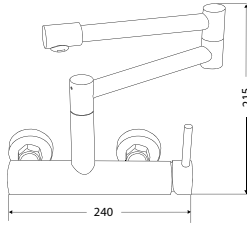

Model Code	MKF-30439
Spray Function	1 Mode- Stream
Material	AISI 304 Stainless Steel
Finish	Brushed Finish
Req. Water Pressure	2 to 4 Bar
M.R.P (Incl. of all Taxes)	₹21,999/-