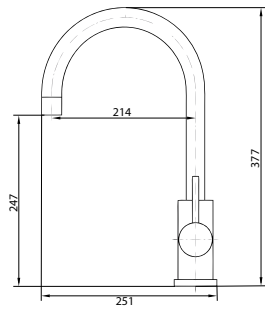

Model Code	MKF-30444
Spray Function	1 Mode- Stream
Material	AISI 304 Stainless Steel
Finish	Brushed Finish
Req. Water Pressure	2 to 4 Bar
M.R.P (Incl. of all Taxes)	₹10,999/-