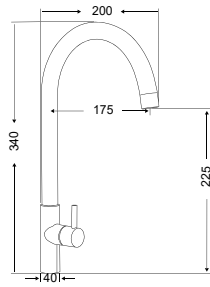

Model Code	MKF-30434
Spray Function	1 Mode- Stream
Material	AISI 304 Stainless Steel
Finish	Brushed Finish
Req. Water Pressure	2 to 4 Bar
M.R.P (Incl. of all Taxes)	₹ 13,999/-

Model Code	MKCF-30435
Spray Function	1 Mode- Stream
Material	AISI 304 Stainless Steel
Finish	Brushed Finish
Req. Water Pressure	2 to 4 Bar
M.R.P (Incl. of all Taxes)	₹ 7,999/-