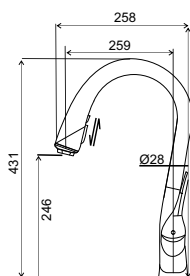

Model Code	MKF-30431
Spray Function	3 Modes-Spray, Stream and Sweep
Material	Brass Waterway
Finish	Brushed Finish
Req. Water Pressure	3 to 5 Bar
M.R.P (Incl. of all Taxes)	₹21,999/-