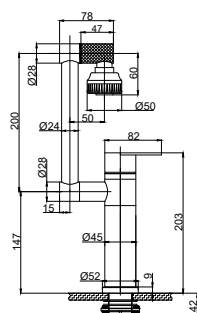

Model Code	MKF-30423
Spray Function	2 Modes- Spray and Stream
Material	AISI 304 Stainless Steel
Finish	Brushed Finish
Req. Water Pressure	2 to 4 Bar
M.R.P (Incl. of all Taxes)	₹ 14,999/-