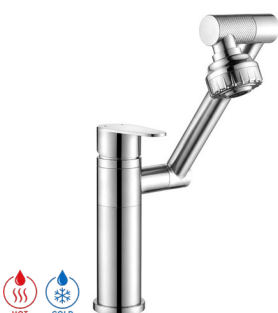

Model Code	MKF-30421
Spray Function	3 Modes- Spray, Stream and Sweep
Material	Brass Waterway
Finish	Gunmetal Black
Req. Water Pressure	3 to 5 Bar
M.R.P (Incl. of all Taxes)	₹ 42,999/-

Model Code	MKF-30421T (with Touch Sensor)
Spray Function	3 Modes- Spray, Stream and Sweep
Material	Brass Waterway
Finish	Gun Metal Black
Req. Water Pressure	3 to 5 Bar
M.R.P (Incl. of all Taxes)	₹ 64,999/-

Model Code	MKF-30422
Spray Function	3 Modes- Filter, Spray and Stream
Material	Brass Waterway
Finish	Gunmetal Black
Req. Water Pressure	3 to 5 Bar
M.R.P (Incl. of all Taxes)	₹ 64,999/-

Model Code	MKF-30423
Spray Function	2 Modes- Spray and Stream
Material	AISI 304 Stainless Steel
Finish	Brushed Finish
Req. Water Pressure	2 to 4 Bar
M.R.P (Incl. of all Taxes)	₹ 14,999/-

Model Code	MKF-30424
Spray Function	2 Modes- Spray and Stream
Material	AISI 304 Stainless Steel
Finish	Brushed Finish
Req. Water Pressure	3 to 5 Bar
M.R.P (Incl. of all Taxes)	₹ 19,999/-

Model Code	MKF-30425
Spray Function	1 Mode- Stream
Material	AISI 304 Stainless Steel
Finish	Brushed Finish
Req. Water Pressure	2 to 4 Bar
M.R.P (Incl. of all Taxes)	₹ 16,999/-

Model Code	MKFG-30426
Spray Function	1 Mode- Stream
Material	AISI 304 Stainless Steel
Finish	Granite Finish
Req. Water Pressure	3 to 5 Bar
M.R.P (Incl. of all Taxes)	₹ 14,999/-

Model Code	MKF-30427
Spray Function	1 Mode- Stream
Material	AISI 304 Stainless Steel
Finish	Brushed Finish
Req. Water Pressure	2 to 4 Bar
M.R.P (Incl. of all Taxes)	₹ 17,999/-