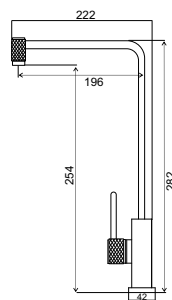

Model Code	MKFF-30437
Spray Function	1 Mode- Stream
Material	AISI 304 Stainless Steel
Finish	Gunmetal Black
Req. Water Pressure	1 to 2 Bar
M.R.P (Incl. of all Taxes)	₹ 6,999/-