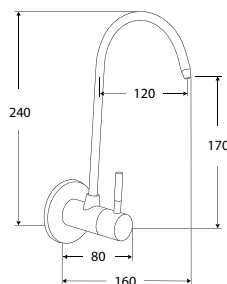

Model Code	MKFF-30438
Spray Function	1 Mode- Stream
Material	AISI 304 Stainless Steel
Finish	Brushed Finish
Req. Water Pressure	1 to 2 Bar
M.R.P (Incl. of all Taxes)	₹ 4,999/-