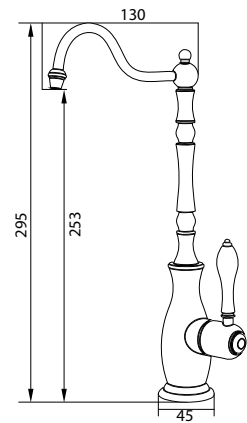

Model Code	MKF-30444
Spray Function	1 Mode- Stream
Material	AISI 304 Stainless Steel
Finish	Brushed Finish
Req. Water Pressure	2 to 4 Bar
M.R.P (Incl. of all Taxes)	₹10,999/-

Model Code	MKF-30445
Spray Function	3 Modes- Spray, Stream and Sweep
Material	AISI 304 Stainless Steel
Finish	Brushed Finish
Req. Water Pressure	3 to 5 Bar
M.R.P (Incl. of all Taxes)	₹17,999/-

Model Code	MKF-30446
Spray Function	1 Mode- Stream
Material	Brass
Finish	Brush Gold
Req. Water Pressure	2 to 4 Bar
M.R.P (Incl. of all Taxes)	₹35,999/-

Model Code	MKFF-30447
Spray Function	1 Mode- Stream
Material	Brass
Finish	Brush Gold
Req. Water Pressure	1 to 2 Bar
M.R.P (Incl. of all Taxes)	₹21,999/-