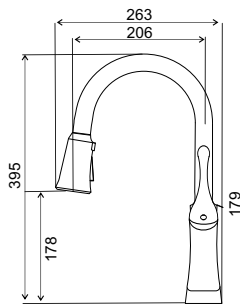

Model Code	MKF-30428
Spray Function	3 Modes-Filter, Spray, and Stream
Material	AISI 304 Stainless Steel
Finish	Brushed Finish
Req. Water Pressure	3 to 5 Bar
M.R.P (Incl. of all Taxes)	₹24,999/-