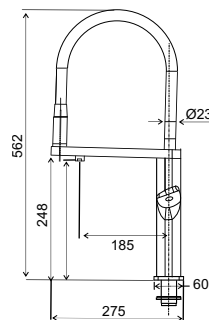

Model Code	MKF-30421
Spray Function	3 Modes- Spray, Stream and Sweep
Material	Brass Waterway
Finish	Gunmetal Black
Req. Water Pressure	3 to 5 Bar
M.R.P (Incl. of all Taxes)	₹ 42,999/-

Model Code	MKF-30421T (with Touch Sensor)
Spray Function	3 Modes- Spray, Stream and Sweep
Material	Brass Waterway
Finish	Gun Metal Black
Req. Water Pressure	3 to 5 Bar
M.R.P (Incl. of all Taxes)	₹ 64,999/-