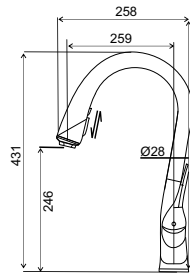

Model Code	MKF-30431T (with Touch Sensor)
Spray Function	3 Modes- Spray, Stream and Sweep
Material	Brass Waterway
Finish	Brushed Finish
Req. Water Pressure	3 to 5 Bar
M.R.P (Incl. of all Taxes)	₹ 44,999/-