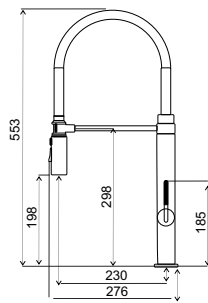

Model Code	MKF-30432
Spray Function	3 Modes- Spray, Stream and Sweep
Material	AISI 304 Stainless Steel
Finish	Brushed Finish
Req. Water Pressure	3 to 5 Bar
M.R.P (Incl. of all Taxes)	₹ 21,999/-